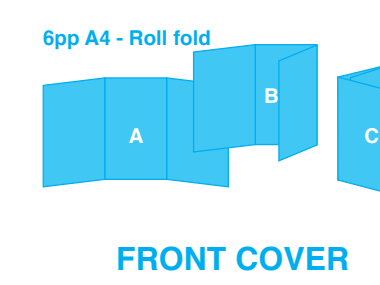

BACK COVER

207mm

210mm

210mm

6pp A4 - Roll fold

INSIDE FRONT COVER

INSIDE BACK COVER

210mm

210mm

207mm