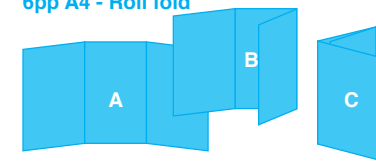

BACK COVER

207mm

210mm

210mm

6pp A4 - Roll fold

INSIDE FRONT COVER

INSIDE BACK COVER

210mm

210mm

207mm